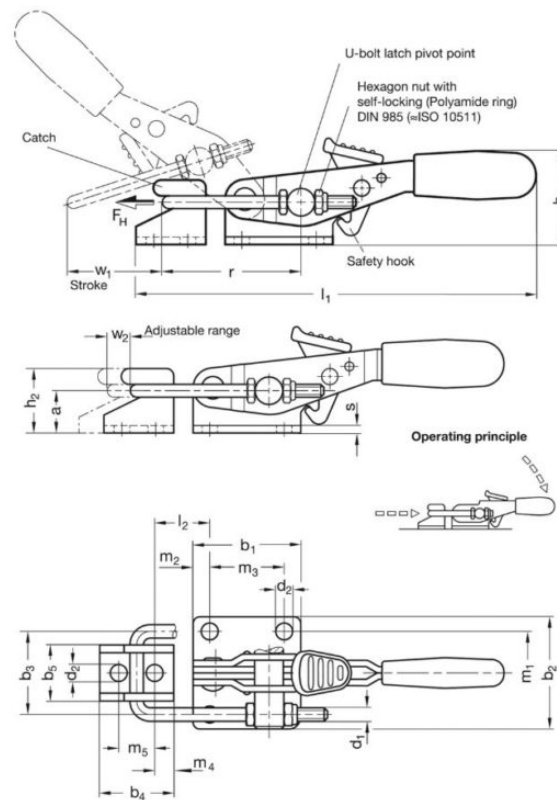

Data Sheet

Article number: 208513700TA4
 Description: E+G Klee latch clamp
 GN 851.3-700-T-A4, w/o.hook w.catch
 Note: w/o.hook w.catch

Measures

1 = -	h1 = 56	m5 = 19
a = -	h2 = 36	Power = 7000
b1 = 60	l1 = -	r = -
b2 = 54	L2 = -	s = 3.5
b3 = -	m1 = 38	Size = 700
b4 = 38	m2 = 9.5	w1 = -
b5 = 26	m3 = 41.5	w2 = -
d2 = 8.5	m4 = 9.5	